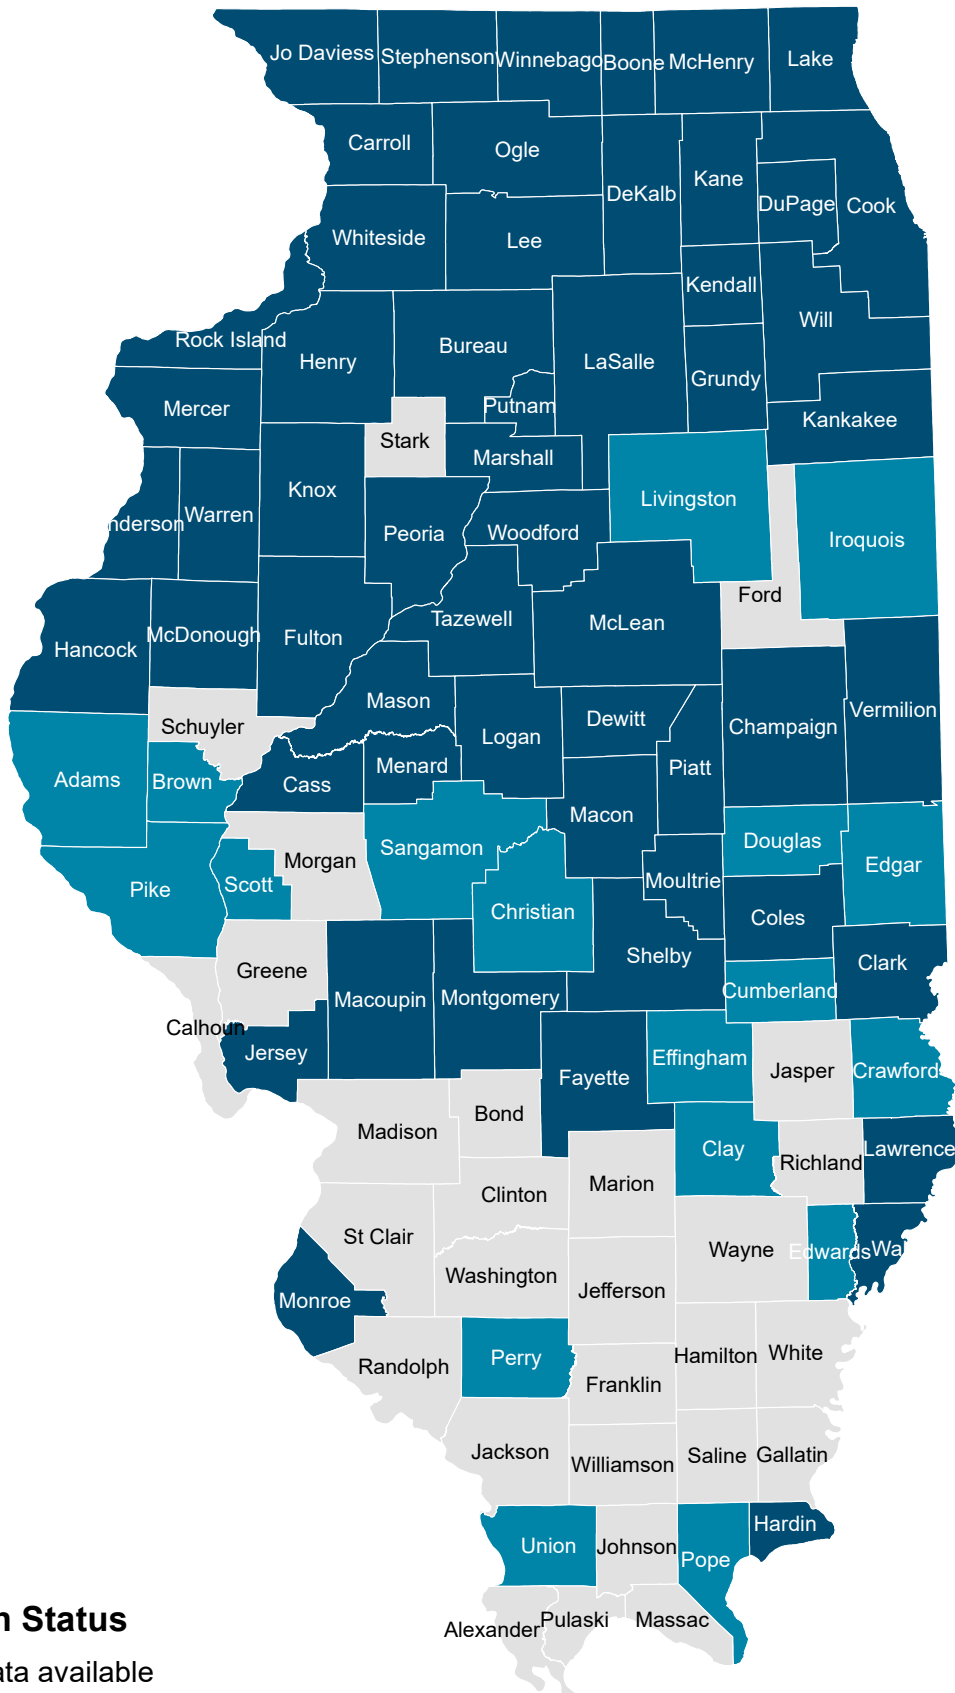

Attachment 1

Ixodes scapularis Population Status by County

Ixodes scapularis Population Status by County

Population Status

- No data available
- Reported
- Established